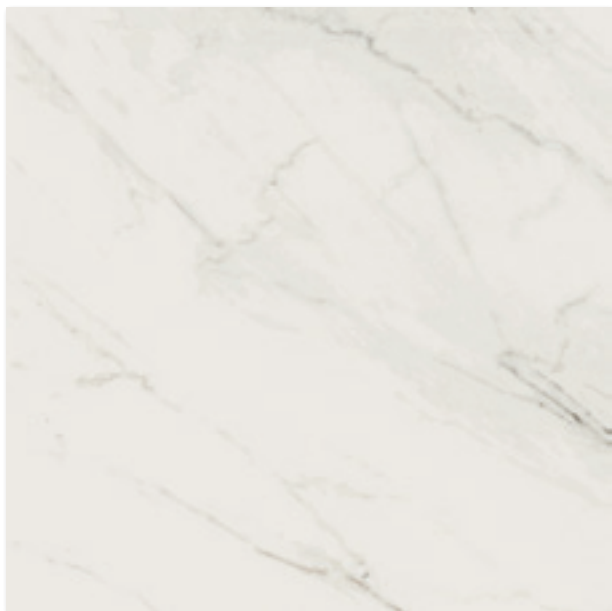

Nagoya-R Blanco Polished
R.053